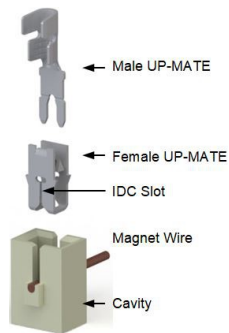

6903.**

UP-MATE SERIES · RECEPTACLES

Description

Escubedo offers the UP-MATE family for magnet wire termination for a quick motors and coils connections. The strip form female can be inserted fully automatic into cavity.

During this operation, the magnet wire is inserted into slot, strips the insulation film and finally it remains under a constant pressure against the slot side walls.

This insertion-wiping action between wire and the terminal slot walls removes any oxid or impurities on all contact surfaces producing a clean stable electrical connection.

Magnet wire range

Copper wire Ø 0.32-0.45mm² | Aluminium wire (contact with Escubedo: info@escubedo.com)

External Connection

Males 3870.xx, 3871.xx, 3873.xx, 3874.xx, 3876.xx, 3878.xx | Wire (0.5-09mm²) solid or stra

Materials, temperature and contact resistance

Part nr.	Material	Finishing	Max. Temp. (°C)
6903.02	Brass	Tin plated	110

Material thickness (mm)

0,4

Winding number

14000

Plastic Housing

Recommended dimensions for the plastic housing are available.