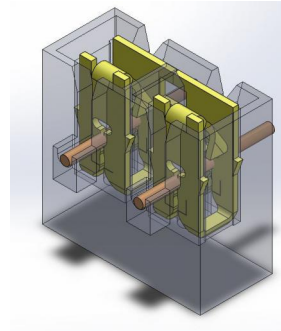

6903.**

UP-MATE SERIES · RECEPTACLES

Description

Escubedo offers the UP-MATE family for magnet wire termination for a quick motors and coils connections. The strip form female can be inserted fully automatic into cavity.

During this operation, the magnet wire is inserted into slot, strips the insulation film and finally it remains under a constant pressure against the slot side walls.

This insertion-wiping action between wire and the terminal slot walls removes any oxid or impurities on all contact surfaces producing a clean stable electrical connection.

Magnet wire range

Copper wire Ø 0.32-0.45mm² | Aluminium wire (contact with Escubedo: info@escubedo.com)

External Connection

Males 3870.xx, 3871.xx, 3873.xx, 3874.xx, 3876.xx, 3878.xx | Wire (0.5-09mm²) solid or stra

Materials, temperature and contact resistance

Part nr.	Material	Finishing	Max. Temp. (°C)
6903.02	Brass	Tin plated	110

Material thickness (mm)

0,4

Winding number

14000

Plastic Housing

Recommended dimensions for the plastic housing are available.