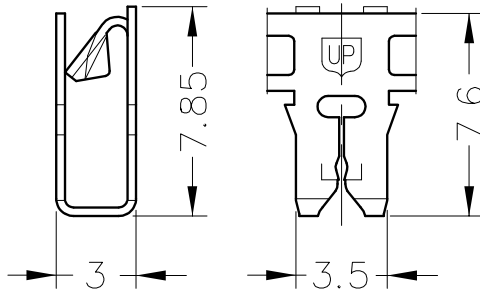

Magnet wire range

Copper wire Ø 0.32-0.45mm² | Aluminium wire (contact with Escubedo: info@escubedo.com)

External Connection

Males 3870.xx, 3871.xx, 3873.xx, 3874.xx, 3876.xx, 3878.xx | Wire (0.5-09mm²) solid or stra

Materials, temperature and contact resistance

Part nr.	Material	Finishing	Max. Temp. (°C)
6903.02	Brass	Tin plated	110

Material thickness (mm)

0,4

Winding number

14000

Plastic Housing

Recommended dimensions for the plastic housing are available.

Approvals

6903.**

UP-MATE SERIES · RECEPTACLES

Drawing

Disclaimer

Data obtained from Escubedo Laboratory essays, using own methodology, cabling, equipment and original crimping tools, done in laboratory conditions and following the indicated standards, errors and omissions excepted. This document has no contractual meaning and it is publicised only for informative purposes. It can be changed without prior notice. The end customer has the sole responsibility to check these characteristics in its environment and with its own components, manufacturing methods and equipment. See also the full range product overview if available. For further information please visit our web site or contact us