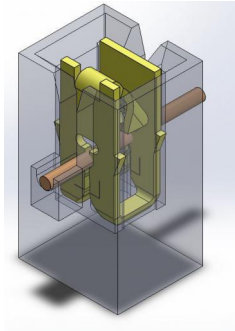

6903.**

UP-MATE SERIES · RECEPTACLES

Description

Escubedo offers the UP-MATE family for magnet wire termination for a quick motors and coils connections. The strip form female can be inserted fully automatic into cavity.

During this operation, the magnet wire is inserted into slot, strips the insulation film and finally it remains under a constant pressure against the slot side walls.

This insertion-wiping action between wire and the terminal slot walls removes any oxid or impurities on all contact surfaces producing a clean stable electrical connection.

Magnet wire range

Copper wire Ø 0.32-0.45mm² | Aluminium wire (contact with Escubedo: info@escubedo.com)

External Connection

Males 3870.xx, 3871.xx, 3873.xx, 3874.xx, 3876.xx, 3878.xx | Wire (0.5-09mm²) solid or stra

Materials, temperature and contact resistance

Part nr.	Material	Finishing	Max. Temp. (°C)
6903.02	Brass	Tin plated	110

Material thickness (mm)

0,4

Winding number

14000

Plastic Housing

Recommended dimensions for the plastic housing are available.