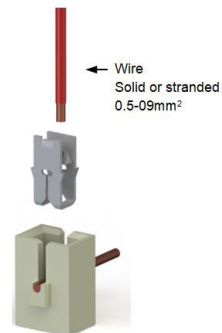

6903.**

UP-MATE SERIES · RECEPTACLES

Description

Escubedo offers the UP-MATE family for magnet wire termination for a quick motors and coils connections. The strip form female can be inserted fully automatic into cavity.

During this operation, the magnet wire is inserted into slot, strips the insulation film and finally it remains under a constant pressure against the slot side walls.

This insertion-wiping action between wire and the terminal slot walls removes any oxid or impurities on all contact surfaces producing a clean stable electrical connection.

Magnet wire range

Copper wire Ø 0.32-0.45mm² | Aluminium wire (contact with Escubedo: info@escubedo.com)

External Connection

Males 3870.xx, 3871.xx, 3873.xx, 3874.xx, 3876.xx, 3878.xx | Wire (0.5-09mm²) solid or stra

Materials, temperature and contact resistance

Part nr.	Material	Finishing	Max. Temp. (°C)
6903.02	Brass	Tin plated	110

Material thickness (mm)

0,4

Winding number

14000

Plastic Housing

Recommended dimensions for the plastic housing are available.