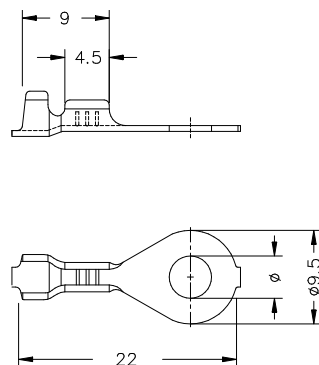

3411.**
RING TERMINALS · WITH INSULATION SUPPORT

Specification 9.5 mm Plate

Ø (mm) 4,3

Wire size mm² (AWG) 2,5-4 (14-12)

Ø Insulation (mm) 3,3-4,5

Materials, temperature and contact resistance

Part nr.	Material	Finishing	Max. Temp. (°C)
3411.00	Brass	Natural	110
3411.02	Brass	Tin plated	120
3411.30	Bronze	Natural	120
3411.32	Bronze	Tin plated	130

Material thickness (mm) 0,8

Application tool MN3411

Wire strip length 6.0 (±0.5) mm

Crimping parameters & pull out force

Wire section (±10%)	Conductor		Insulator	Pull-out force (N)
	Height (mm)	Width (mm)	Width (mm)	
2.50 mm²	2.70 (±0.05)	4.15 (±0.05)	5.33 (±0.10)	230N @ 60s
4.00 mm²	3.00 (±0.05)	4.18 (±0.05)	5.34 (±0.10)	310N @ 60s

Values only valid for the application tool specified upwards. The insulator widths are only indicative as they are dependent on the sheath thickness of the wire used.

Winding number 5000

Approvals

Drawing